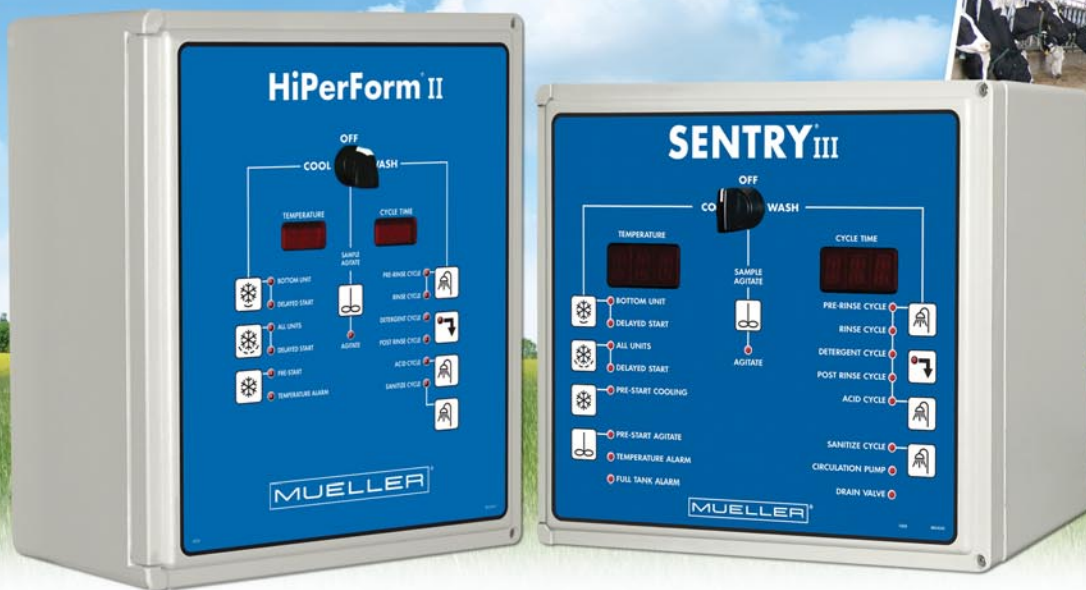

# MUELLER<sup>®</sup> MILK COOLER CONTROLS For Robotic Milking Systems

Sentry<sup>®</sup> III controls on new Mueller<sup>®</sup> milk coolers quickly and easily interface with robotic milking systems for flawless automatic control.

HiPerForm<sup>®</sup> II controls on older Mueller or other existing milk coolers will update the milk cooler with the same interfacing capabilities needed for robotic milking systems.

You can always count on Mueller for innovative solutions for the ever-changing dairy industry.